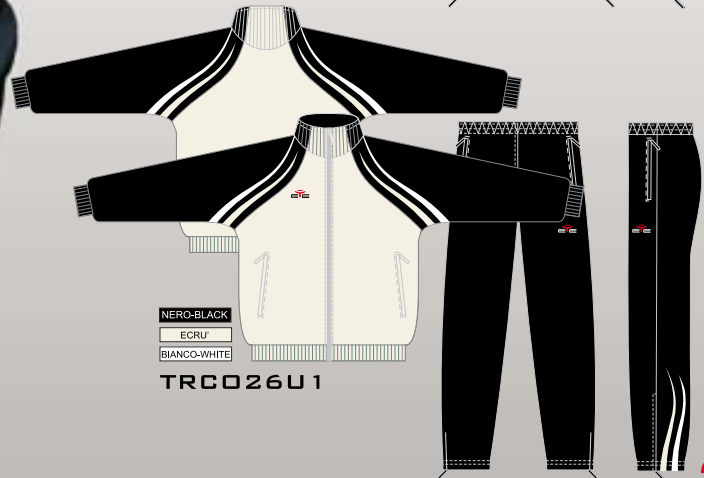

NERO-BLACK
ECRU
BIANCO-WHITE

TRC026U1

TAGLIE	YS	XXXS	XXS	XS	S	M	L	XL	XXL
SIZES				●	●	●	●	●	●