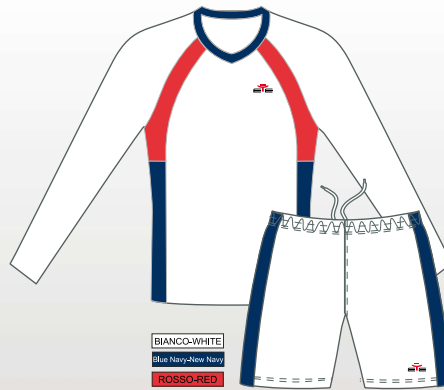

GIALLO-YELLOW  
**ROYAL-ROYAL**  
**CCMRL65**

**ROSSO-RED**  
 BIANCO-WHITE  
**CCMRL51**

**ROYAL-ROYAL**  
 BIANCO-WHITE  
**CCMRL51**

TAGLIE	YS	XXXS	XXS	XS	S	M	L	XL
SIZES	●	●	●	●	●	●	●	●

3

**SET MIRKUS**