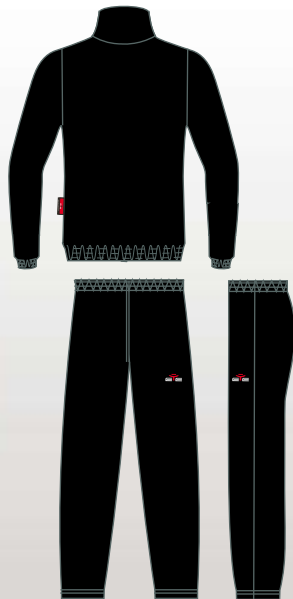

NERO-BLACK

**PENALTY**

**COD: CZPN2**

**TAGLIE - SIZES**

**JR-MD-SR**

- CZPN1 BIANCO WHITE
- CZPN10 ROSA PINK
- CZPN12 GRANATA AMARANTINE
- CZPN13S SILVER SILVER
- CZPN2 NERO BLACK
- CZPN3 BLU NAVY NEW NAVY
- CZPN4 ROSSO RED
- CZPN5 ROYAL ROYAL
- CZPN6 GIALLO YELLOW
- CZPN7 VERDE GREEN
- CZPN8 CELESTE AZURE
- CZPN9 ARANCIO ORANGE

BIANCO-WHITE

Navy Blue-Navy Navy

COD: CATM1E3

16

TAGLIE SIZES	YS	XXXS	XXS	XS	S	M	L	XL	XXL
				●	●	●	●	●	●

**SET TRAINING THEM**

NERO-BLACK  
CAGM2

BLU-Navy Blue  
CAGM3