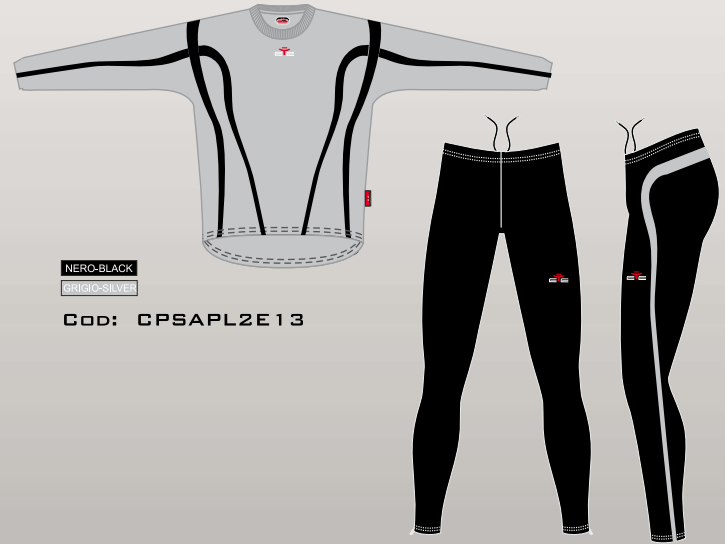

NERO-BLACK
GRIGIO-SILVER

Cod: CPSAPL2E13

TAGLIE	YS	XXXS	XXS	XS	S	M	L	XL	XXL
SIZES			●	●	●	●	●	●	●

**GOALKEEPER
SET**

SCIAPPA