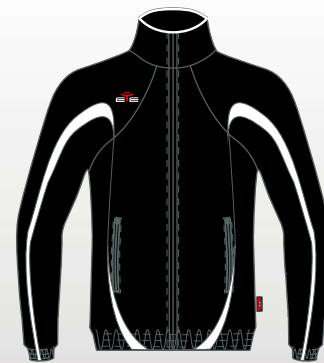

BLU-Navy Blue
BIANCO-WHITE

TRLN3 1

NERO-BLACK
BIANCO-WHITE

TRLN2 1

TAGLIE	YS	XXXS	XXS	XS	S	M	L	XL	XXL
SIZES	●	●	●	●	●	●	●	●	●

TUTA-T.SUIT LANUS