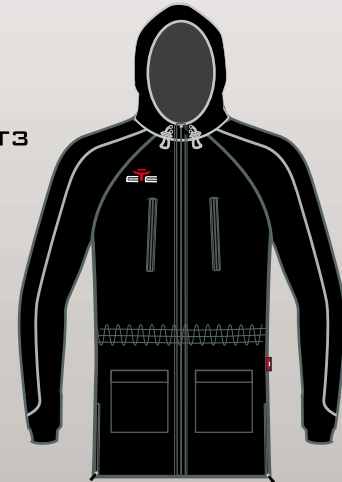

NERO-BLACK

ERIGIO-SILVER

ARTIK GBAT2

TAGLIE	YS	XXXS	XXS	XS	S	M	L	XL	XXL
SIZES				●	●	●	●	●	●

32

JACKET ARTIC